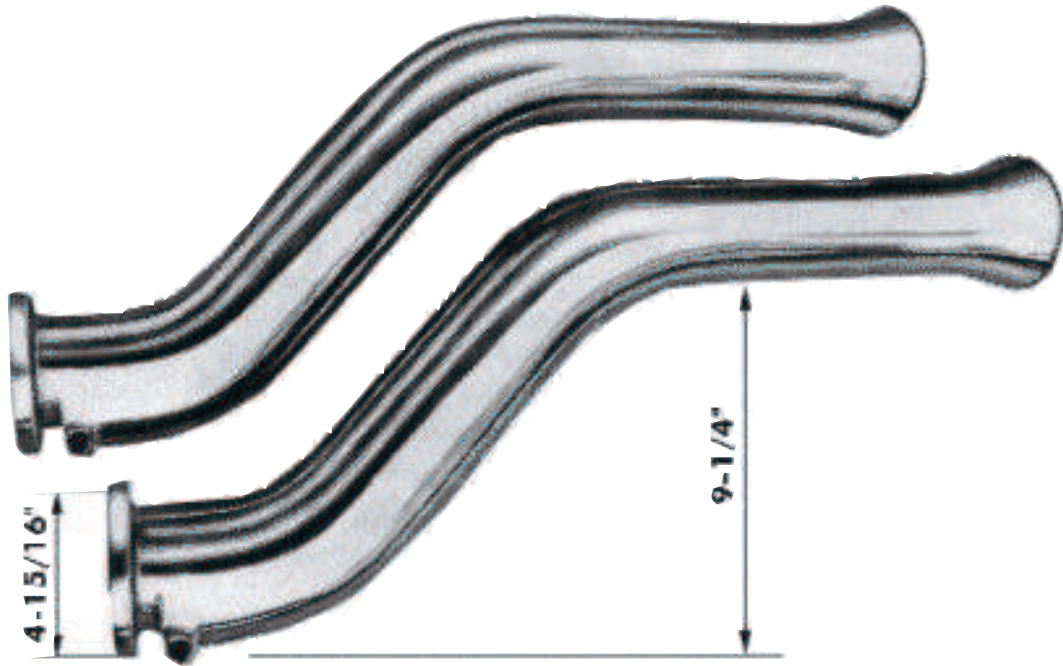

# O.T. TRANSOM EXHAUST

## OVER TRANSOM EXHAUST

### CAST ALUMINUM

Available in two length sizes, these highly polished cast aluminum Over-Transom Exhaust pipes feature 3" outlets for maximum engine efficiency. (Fits header type exhaust manifolds only - will not fit a jet boat).

Lengths	Item No.
Pair 29"	713
Pair 31"	711
Pair 29" 31"	712