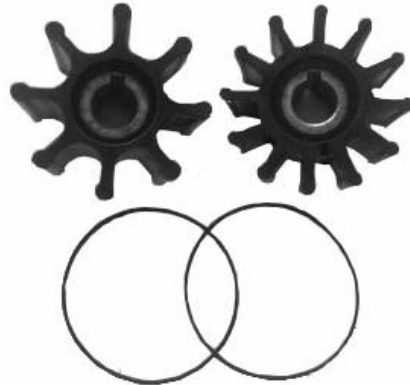

# IMPELLERS

## MAGNAFLOW® IMPELLER KITS

Kits includes 1 impeller and 2 "O" rings

	Item No.
1" Impeller (8 vanes)	1001
3/4" Impeller (12 vanes)	1010

1" Impeller      3/4" Impeller

## "NEOVANE" IMPELLER KITS

The #1017 kit includes impeller, shear pin and "O" ring. The #1018 kit includes impeller, shear pin and gasket. Kits available for all models listed below.

Item No.	For "Neovane" Pump Model No.
1017	V-105
1018	V-505, V-755, H500 and V-750

## JABSCO IMPELLER KITS

Item No.	
1042	Fits Nicson Water Pumps (splined shaft) Jabsco Numbers: 17380-0001 18930-0000 18930-0010 18930-0020 18940-0010
1058	Jabsco Numbers: 5850-0001 1673-0001 1673-1001 1673-2001 3270-0001 3270-200 3890-9011 18400-0050
1060	Fits (most) Mike Kuhl Pumps Jabsco Number: 4560-0001